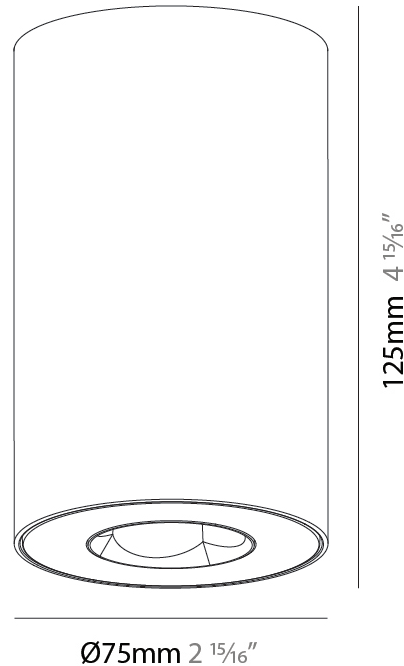

GENERAL

Series: Oiko Pro Round
Brand: Prolicht
Division: Architectural
Mounting Type: Surface
Mounting Location: Ceiling
Subcategory: Downlight

PHYSICAL

Shape: Cylinder
Diameter (mm): 75
Diameter (in): 2 ¹⁵/₁₆
Height (mm): 125
Height (in): 4 ¹⁵/₁₆
Light Distribution: Direct
Weight (kg): 0.452
Fixture Finish: SSR / BKV / CWI / CRY / HAB / UFT / ITA / RUA / FTG / MYG / LOD / PUS / FRO / FUP / KIA / POP / BLS / SPG / MEY / GOH / GUM / CHC / COM / ABZ / JAG / OBR / MOS / ROR
Fixture Material: Metal

ELECTRICAL

Lamp Type: LED (Zhaga Standard)
Input Wattage (W): 13
Total Output Wattage (W): 11.8
Dimming: Tri-Mode (Non-Dimming and Phase Dimming (120Vac only) and 0-10V Dimming)
Driver Included: Yes
Driver Location: Integrated
Driver Type: Constant Current - Universal
Driver Class: Class 2
Input Voltage (V): 120 - 277
Constant Current (MA): 350
Upon Request: Remote: 0-10Vdc dimming / Phase dimming 120Vac / Non-dimming 120/277Vac (No Cover Plate)

LED

Color Temperature (°K): 2700 / 3000 / 3500 / 4000
Max. Delivered Lumen (lm): 1218 / 1214 / 1272 / 1283
Nominal Lumen (lm): 1473 / 1468 / 1538 / 1552
CRI: >90 CRI
Lamp Life (hrs): 50000

OPTICAL

Reflector°: 34
Adjustability: Fixed

RATINGS AND CERTIFICATIONS

Certified By: Certified for North American Standards
IP rating: IP20